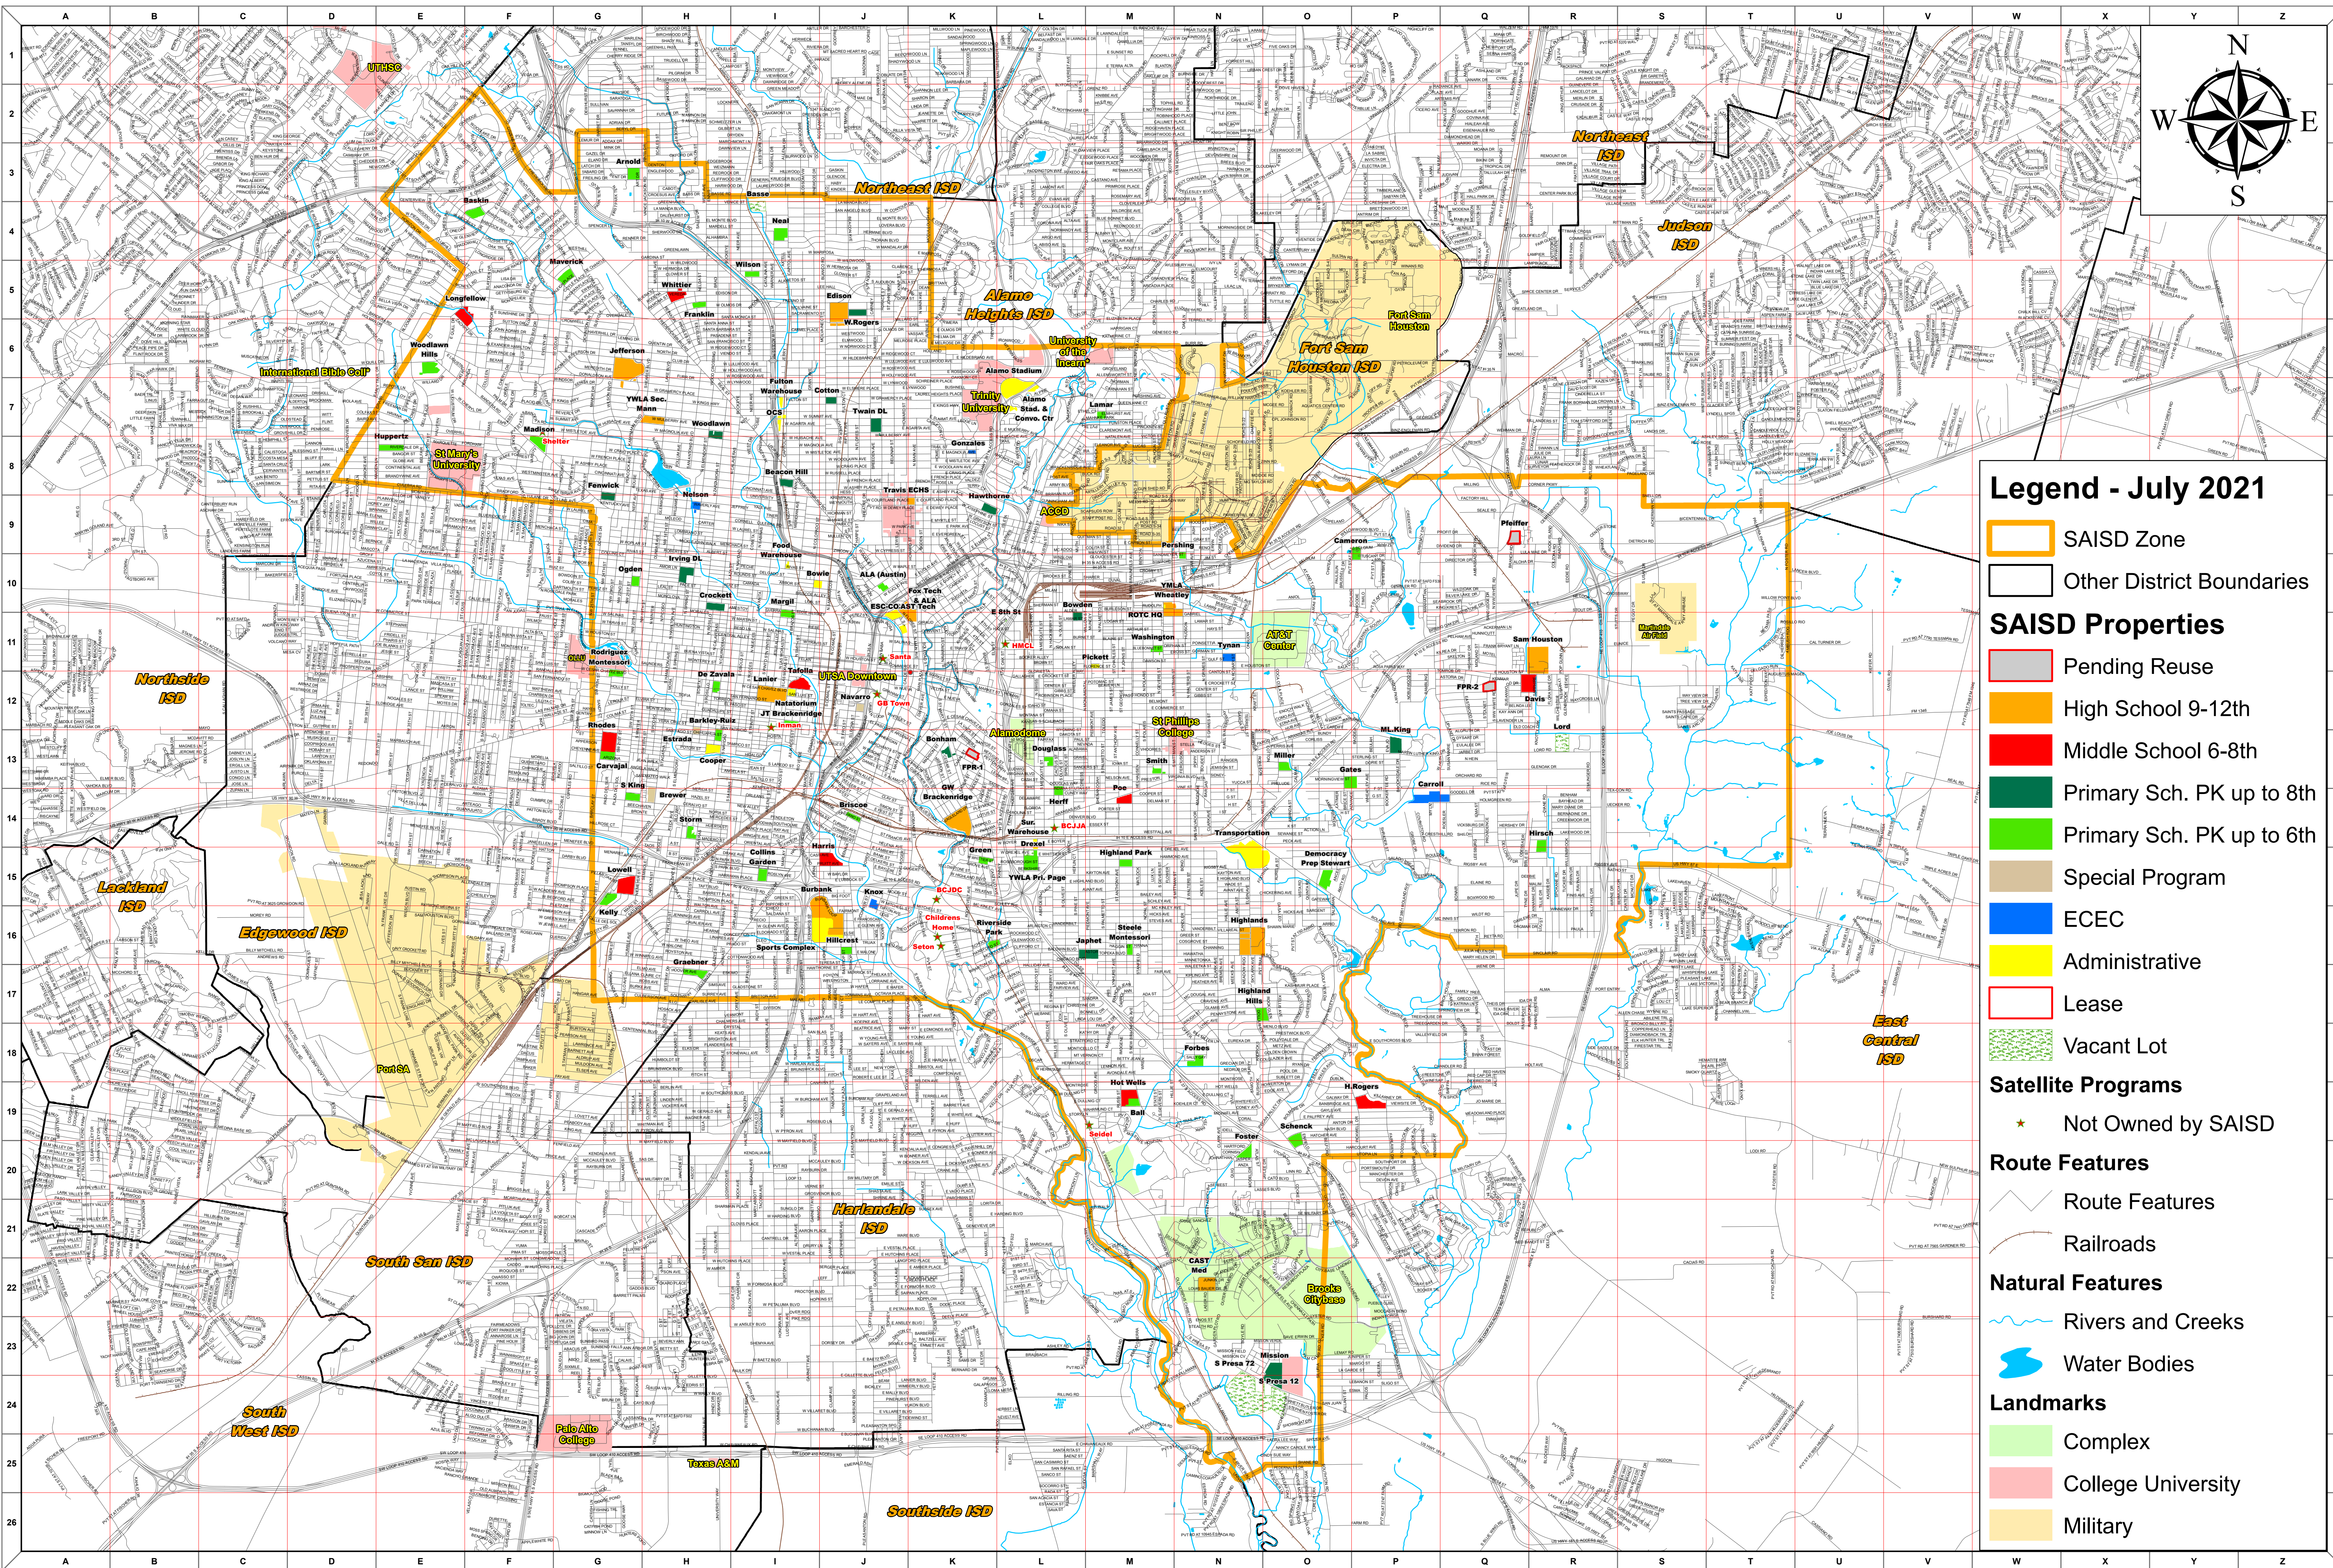

San Antonio Independent School District Zone

Legend - July 2021

- SAISD Zone
- Other District Boundaries
- **SAISD Properties**
- Pending Reuse
- High School 9-12th
- Middle School 6-8th
- Primary Sch. PK up to 8th
- Primary Sch. PK up to 6th
- Special Program
- ECEC
- Administrative
- Lease
- Vacant Lot
- **Satellite Programs**
- Not Owned by SAISD
- **Route Features**
- Route Features
- Railroads
- **Natural Features**
- Rivers and Creeks
- Water Bodies
- **Landmarks**
- Complex
- College University
- Military

2021-22 SAISD FACILITIES MAP LOCATOR

1 inch = 1 mile

SAISD Zone
Revised July 2021
Provided by Technology
Data Operations & Services
A&E Department
Designed by Marcos I. Castillo