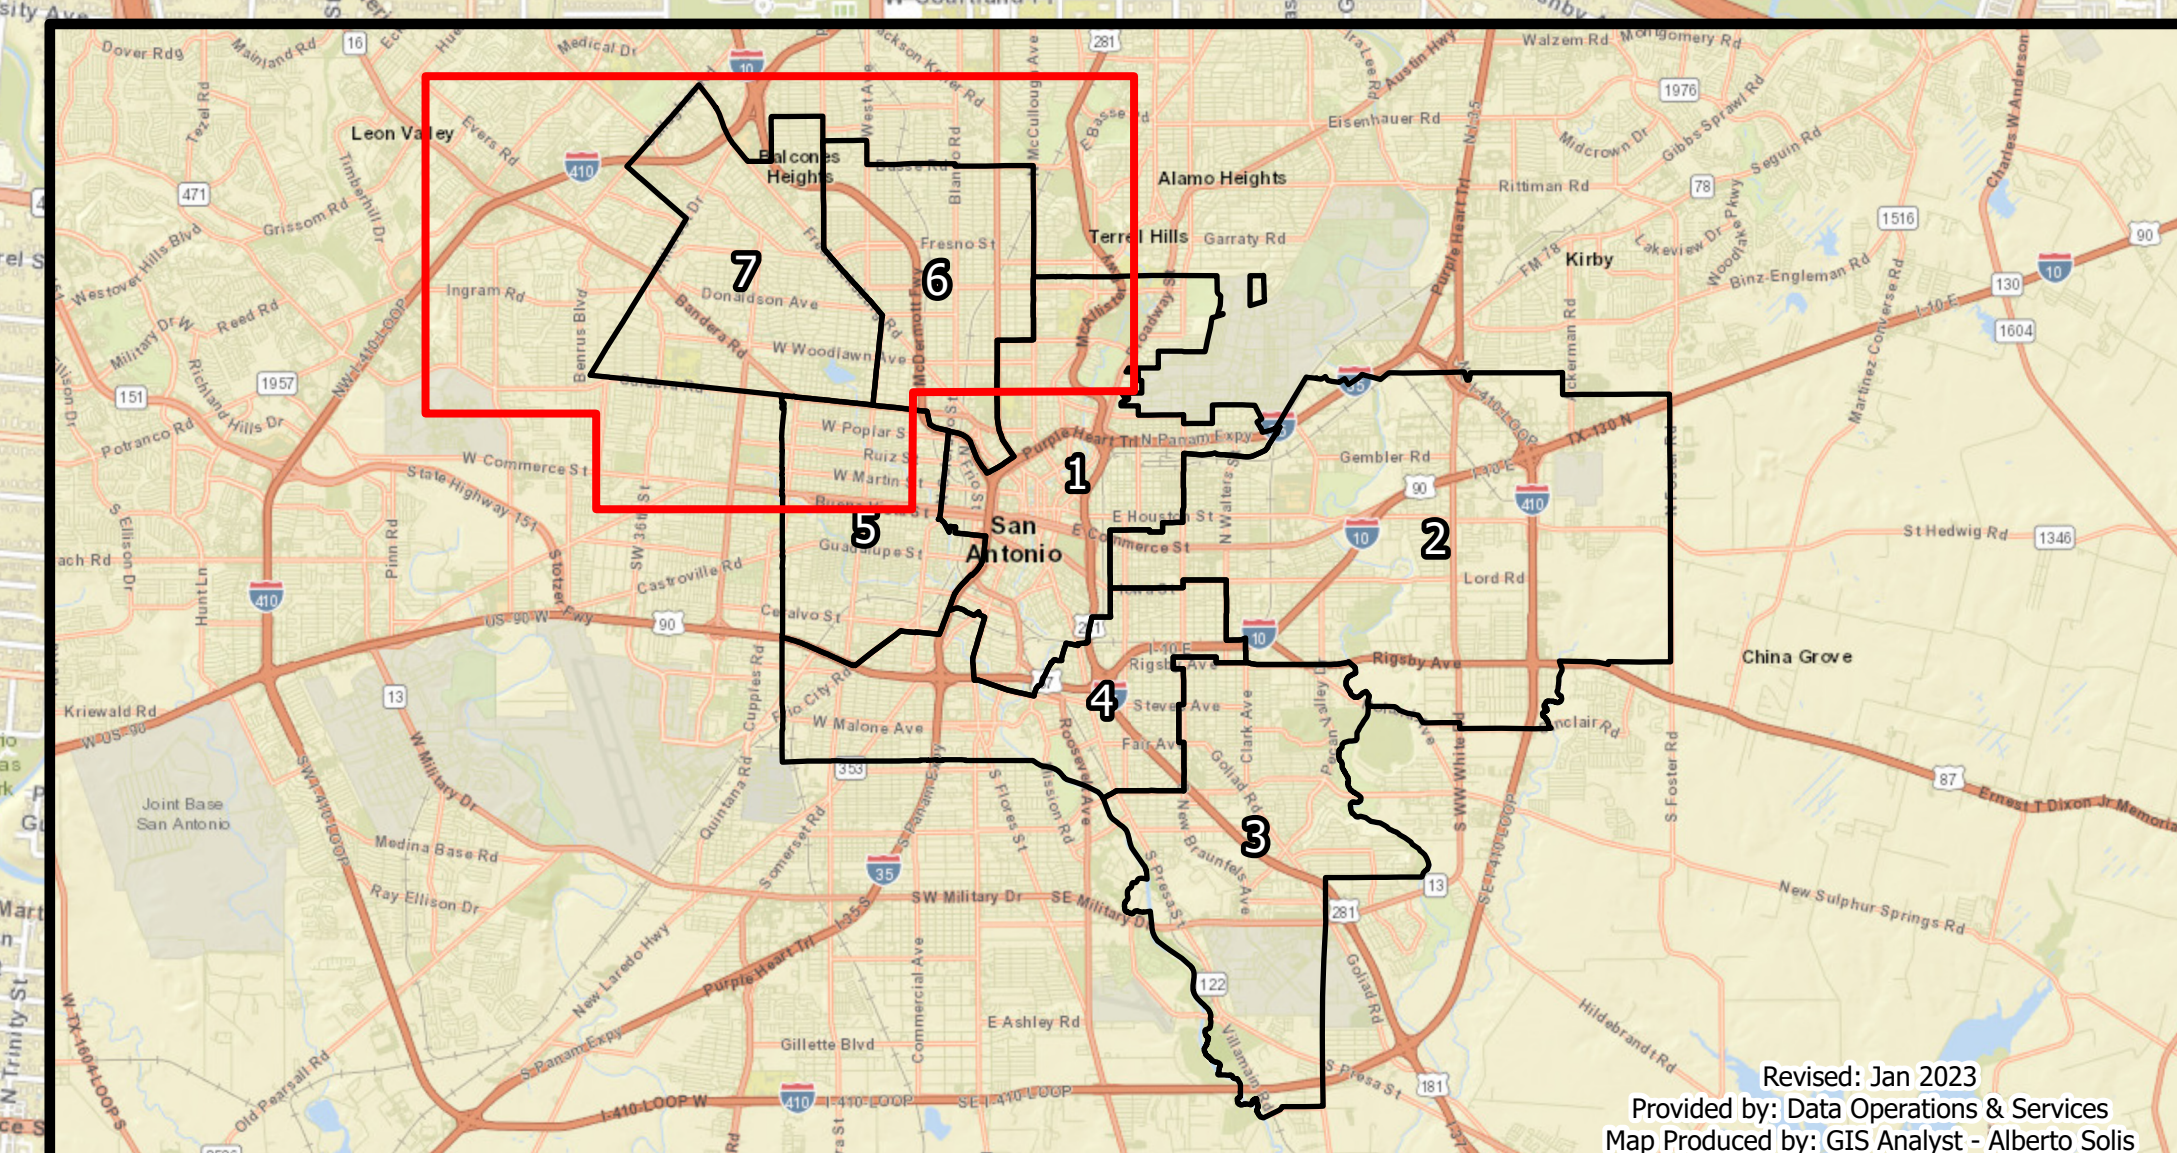

San Antonio ISD Single Member District 7

Trustee Districts

Revised: Jan 2023

*HS indicates Head Start program at campus.

SMD 7 – Ed Garza	Grade	Address
007 - Jefferson	9-12	723 Donaldson Ave
023 - YWLA	6-12	2123 W. Huisache Ave
050 - Longfellow	6-8	1130 E. Sunshine Dr
101 - Arnold	HS, PK-5	467 Freiling Dr
105 - Baskin	PK-5	630 Crestview Dr
123 - Fenwick	PK-8	1930 Waverly Ave
139 - Huppertz	HS, K-5	247 Bangor Dr
148 - Madison	HS, PK-5	2900 W. Woodlawn Ave
150 - Maverick	HS, K-5	107 Raleigh Pl
175 - Woodlawn	K-8	1717 W. Magnolia Ave
176 - Woodlawn Hills	PK-5	110 W. Quill Dr
245 - Nelson ECEC	HS	1014 Waverly Ave
SMD 7 – Total (12)		

San Antonio Independent School District
514 W. Quincy St. • San Antonio, TX 78212
210-554-2200

San Antonio School Districts

San Antonio ISD Schools

- A Academy
- C Early Childhood Education Center
- E Elementary
- H High
- M Middle
- MH Middle/High

SAISD Trustee Districts

- SMD 1 - Sarah Sorensen
- SMD 2 - Alicia Sebastian
- SMD 3 - Leticia Ozuna
- SMD 4 - Arthur Valdez
- SMD 5 - Patti Radle
- SMD 6 - Christina Martinez
- SMD 7 - Ed Garza