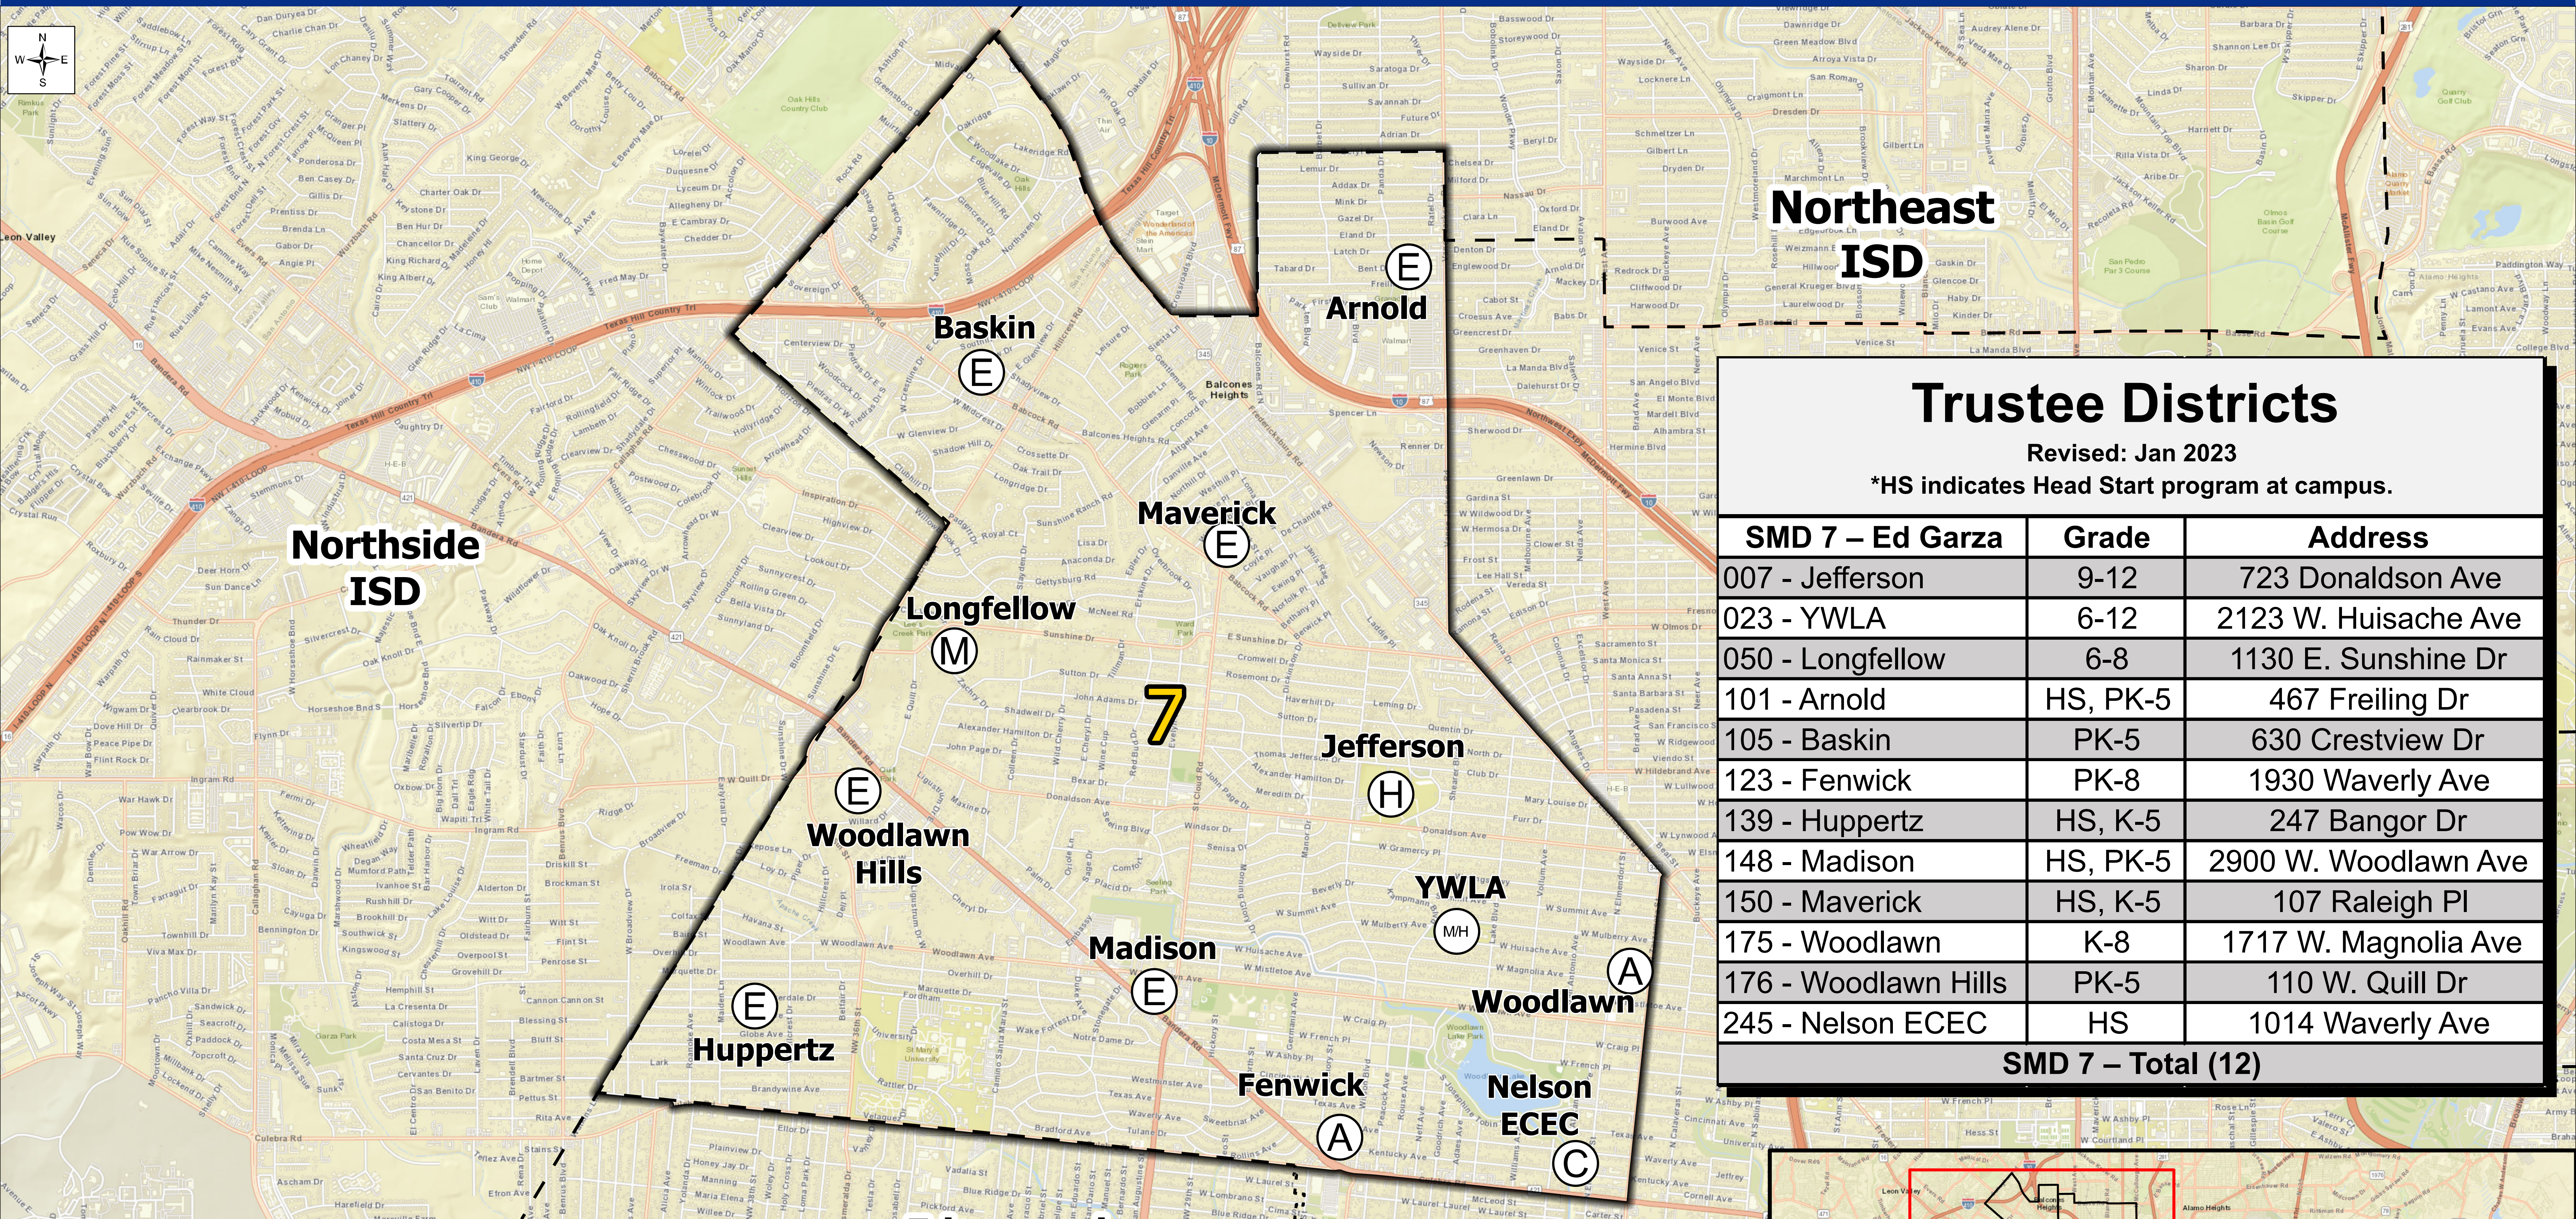

San Antonio ISD Single Member District 7

Trustee Districts

Revised: Jan 2023

*HS indicates Head Start program at campus.

SMD 7 – Ed Garza	Grade	Address
007 - Jefferson	9-12	723 Donaldson Ave
023 - YWLA	6-12	2123 W. Huisache Ave
050 - Longfellow	6-8	1130 E. Sunshine Dr
101 - Arnold	HS, PK-5	467 Freiling Dr
105 - Baskin	PK-5	630 Crestview Dr
123 - Fenwick	PK-8	1930 Waverly Ave
139 - Huppertz	HS, K-5	247 Bangor Dr
148 - Madison	HS, PK-5	2900 W. Woodlawn Ave
150 - Maverick	HS, K-5	107 Raleigh Pl
175 - Woodlawn	K-8	1717 W. Magnolia Ave
176 - Woodlawn Hills	PK-5	110 W. Quill Dr
245 - Nelson ECEC	HS	1014 Waverly Ave
SMD 7 – Total (12)		

San Antonio Independent School District
514 W. Quincy St. • San Antonio, TX 78212
210-554-2200

San Antonio School Districts

San Antonio ISD Schools

- A Academy
- C Early Childhood Education Center
- E Elementary
- H High
- M Middle
- MH Middle/High

SAISD Trustee Districts

- SMD 1 - Sarah Sorensen
- SMD 2 - Alicia Sebastian
- SMD 3 - Leticia Ozuna
- SMD 4 - Arthur Valdez
- SMD 5 - Patti Radle
- SMD 6 - Christina Martinez
- SMD 7 - Ed Garza