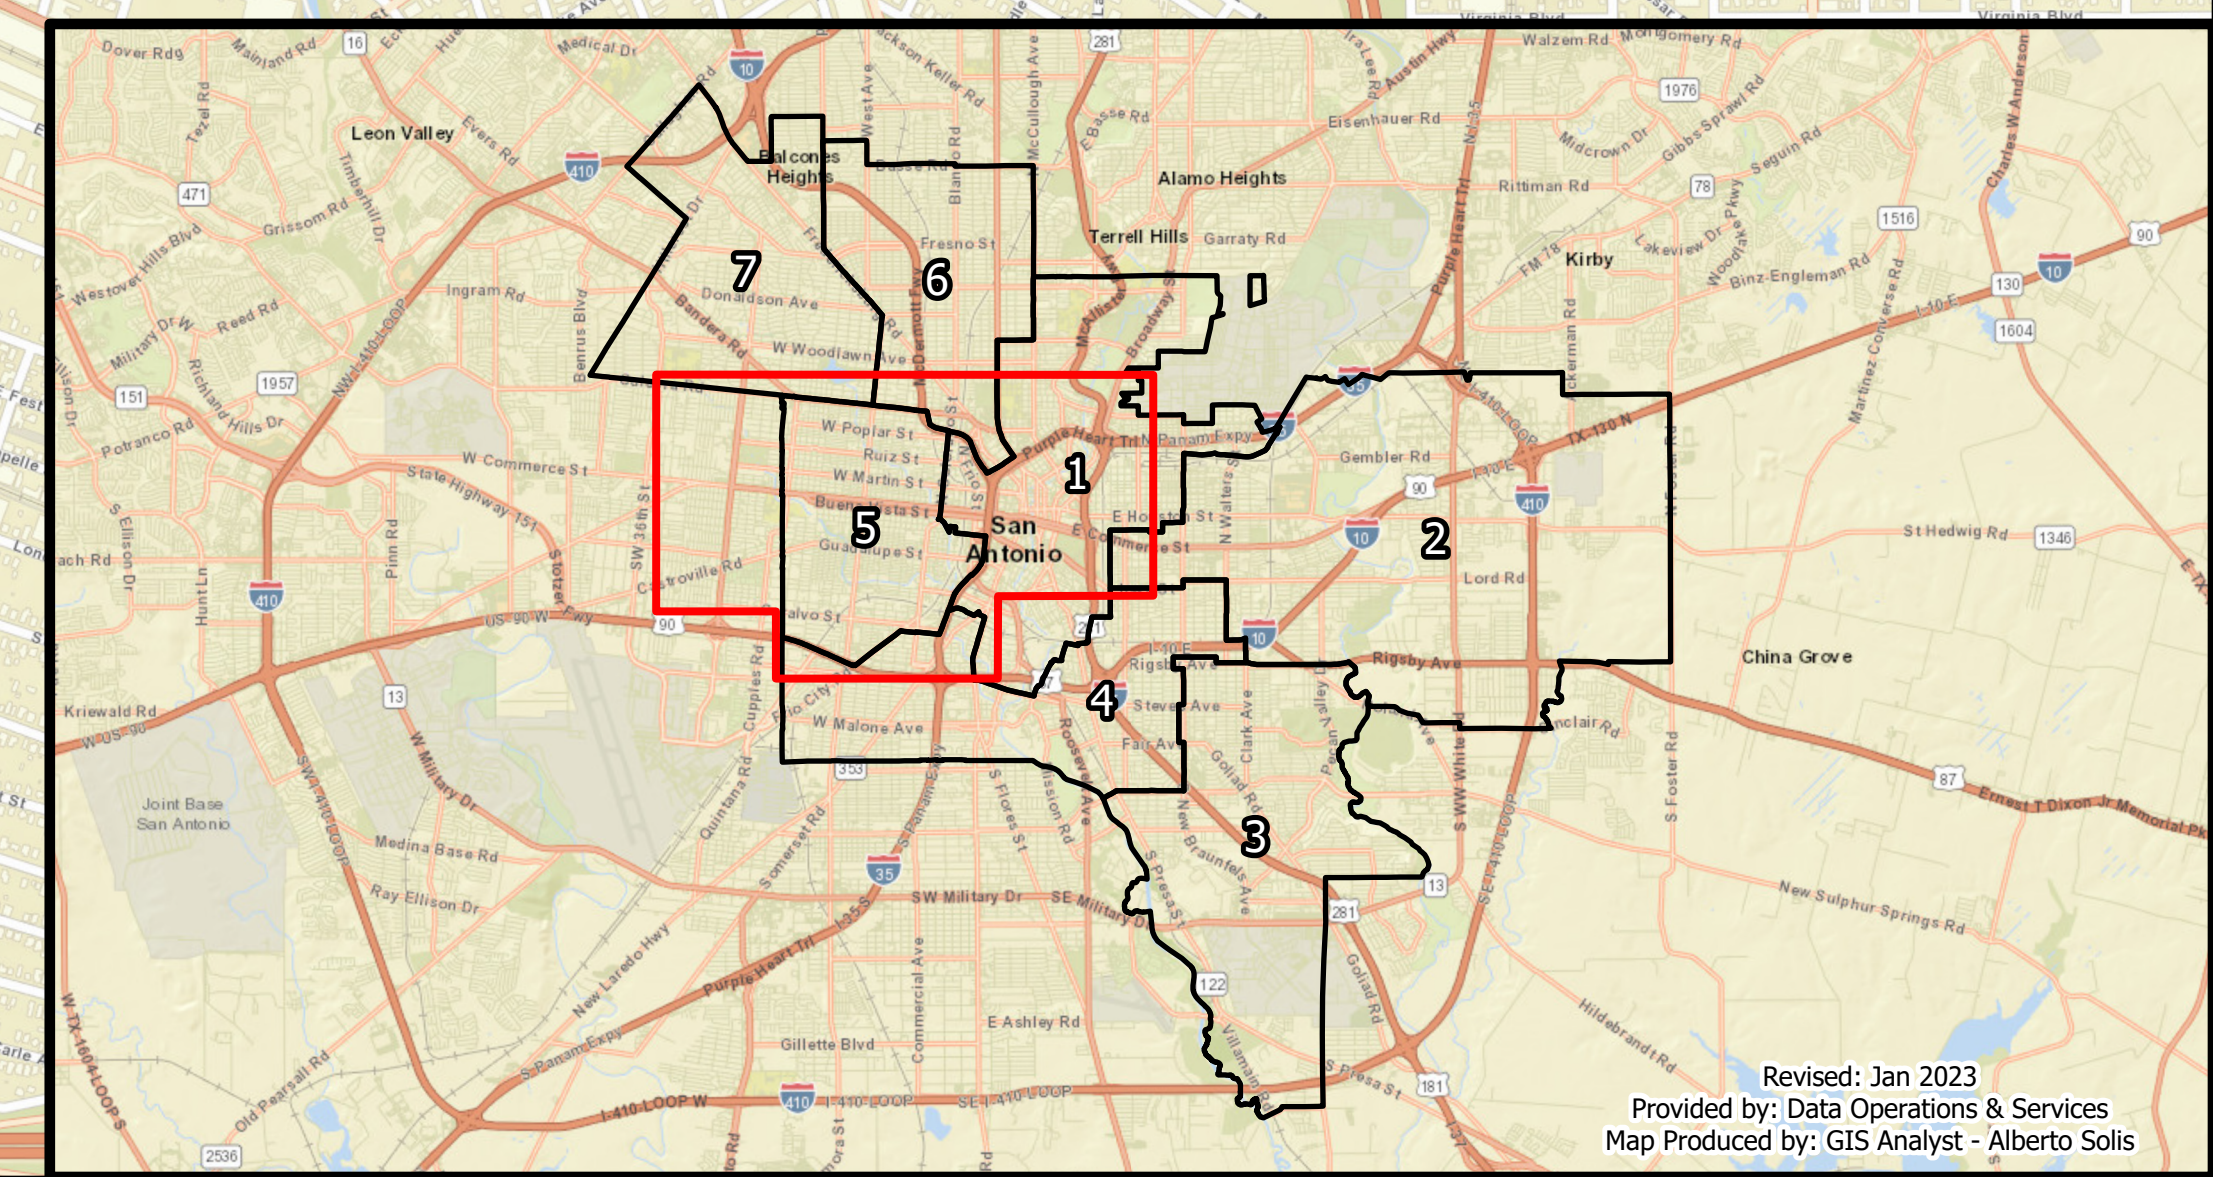

Revised: Jan 2023
Provided by: Data Operations & Services
Map Produced by: GIS Analyst - Alberto Solis