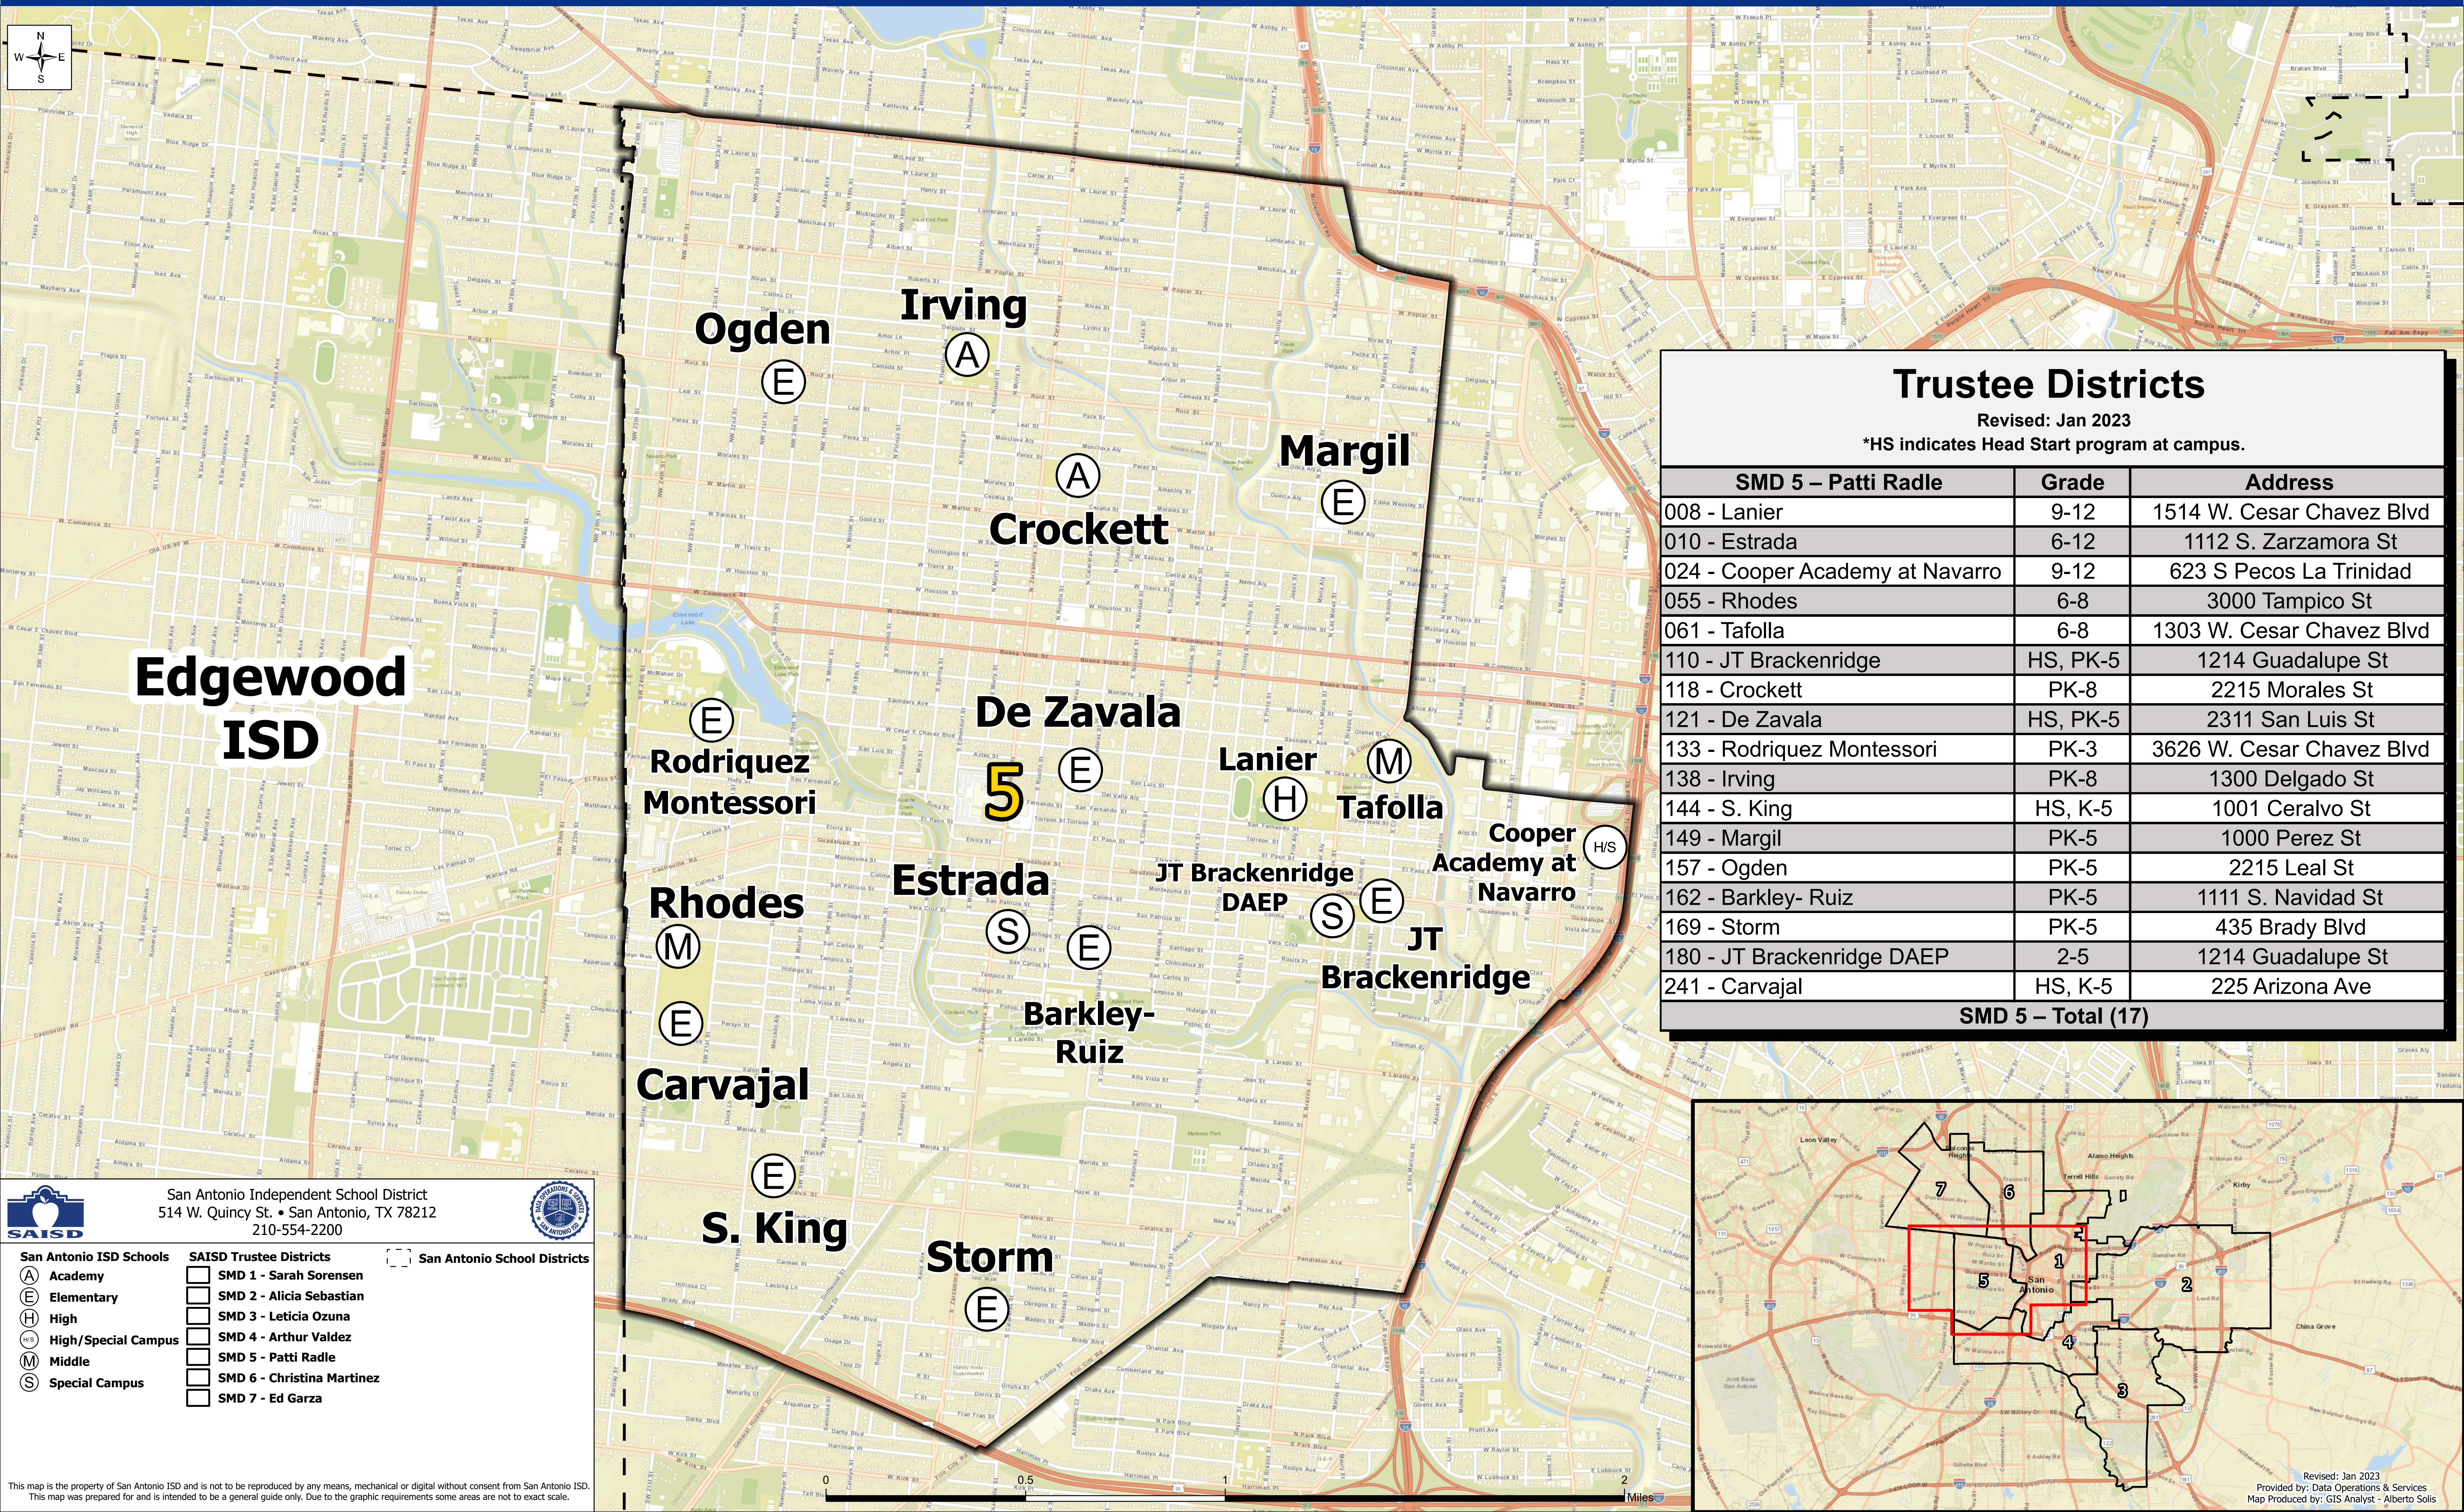

San Antonio ISD Single Member District 5

Trustee Districts

Revised: Jan 2023

*HS indicates Head Start program at campus.

SMD 5 – Patti Radle	Grade	Address
008 - Lanier	9-12	1514 W. Cesar Chavez Blvd
010 - Estrada	6-12	1112 S. Zaramora St
024 - Cooper Academy at Navarro	9-12	623 S Pecos La Trinidad
055 - Rhodes	6-8	3000 Tampico St
061 - Tafolla	6-8	1303 W. Cesar Chavez Blvd
110 - JT Brackenridge	HS, PK-5	1214 Guadalupe St
118 - Crockett	PK-8	2215 Morales St
121 - De Zavala	HS, PK-5	2311 San Luis St
133 - Rodriguez Montessori	PK-3	3626 W. Cesar Chavez Blvd
138 - Irving	PK-8	1300 Delgado St
144 - S. King	HS, K-5	1001 Ceralvo St
149 - Margil	PK-5	1000 Perez St
157 - Ogden	PK-5	2215 Leal St
162 - Barkley- Ruiz	PK-5	1111 S. Navidad St
169 - Storm	PK-5	435 Brady Blvd
180 - JT Brackenridge DAEP	2-5	1214 Guadalupe St
241 - Carvajal	HS, K-5	225 Arizona Ave
SMD 5 – Total (17)		

**Edgewood
ISD**

San Antonio Independent School District
514 W. Quincy St. • San Antonio, TX 78212
210-554-2200

San Antonio ISD Schools

- (A) Academy
- (E) Elementary
- (H) High
- (HS) High/Special Campus
- (M) Middle
- (S) Special Campus

SAISD Trustee Districts

- SMD 1 - Sarah Sorensen
- SMD 2 - Alicia Sebastian
- SMD 3 - Leticia Ozuna
- SMD 4 - Arthur Valdez
- SMD 5 - Patti Radle
- SMD 6 - Christina Martinez
- SMD 7 - Ed Garza

San Antonio School Districts