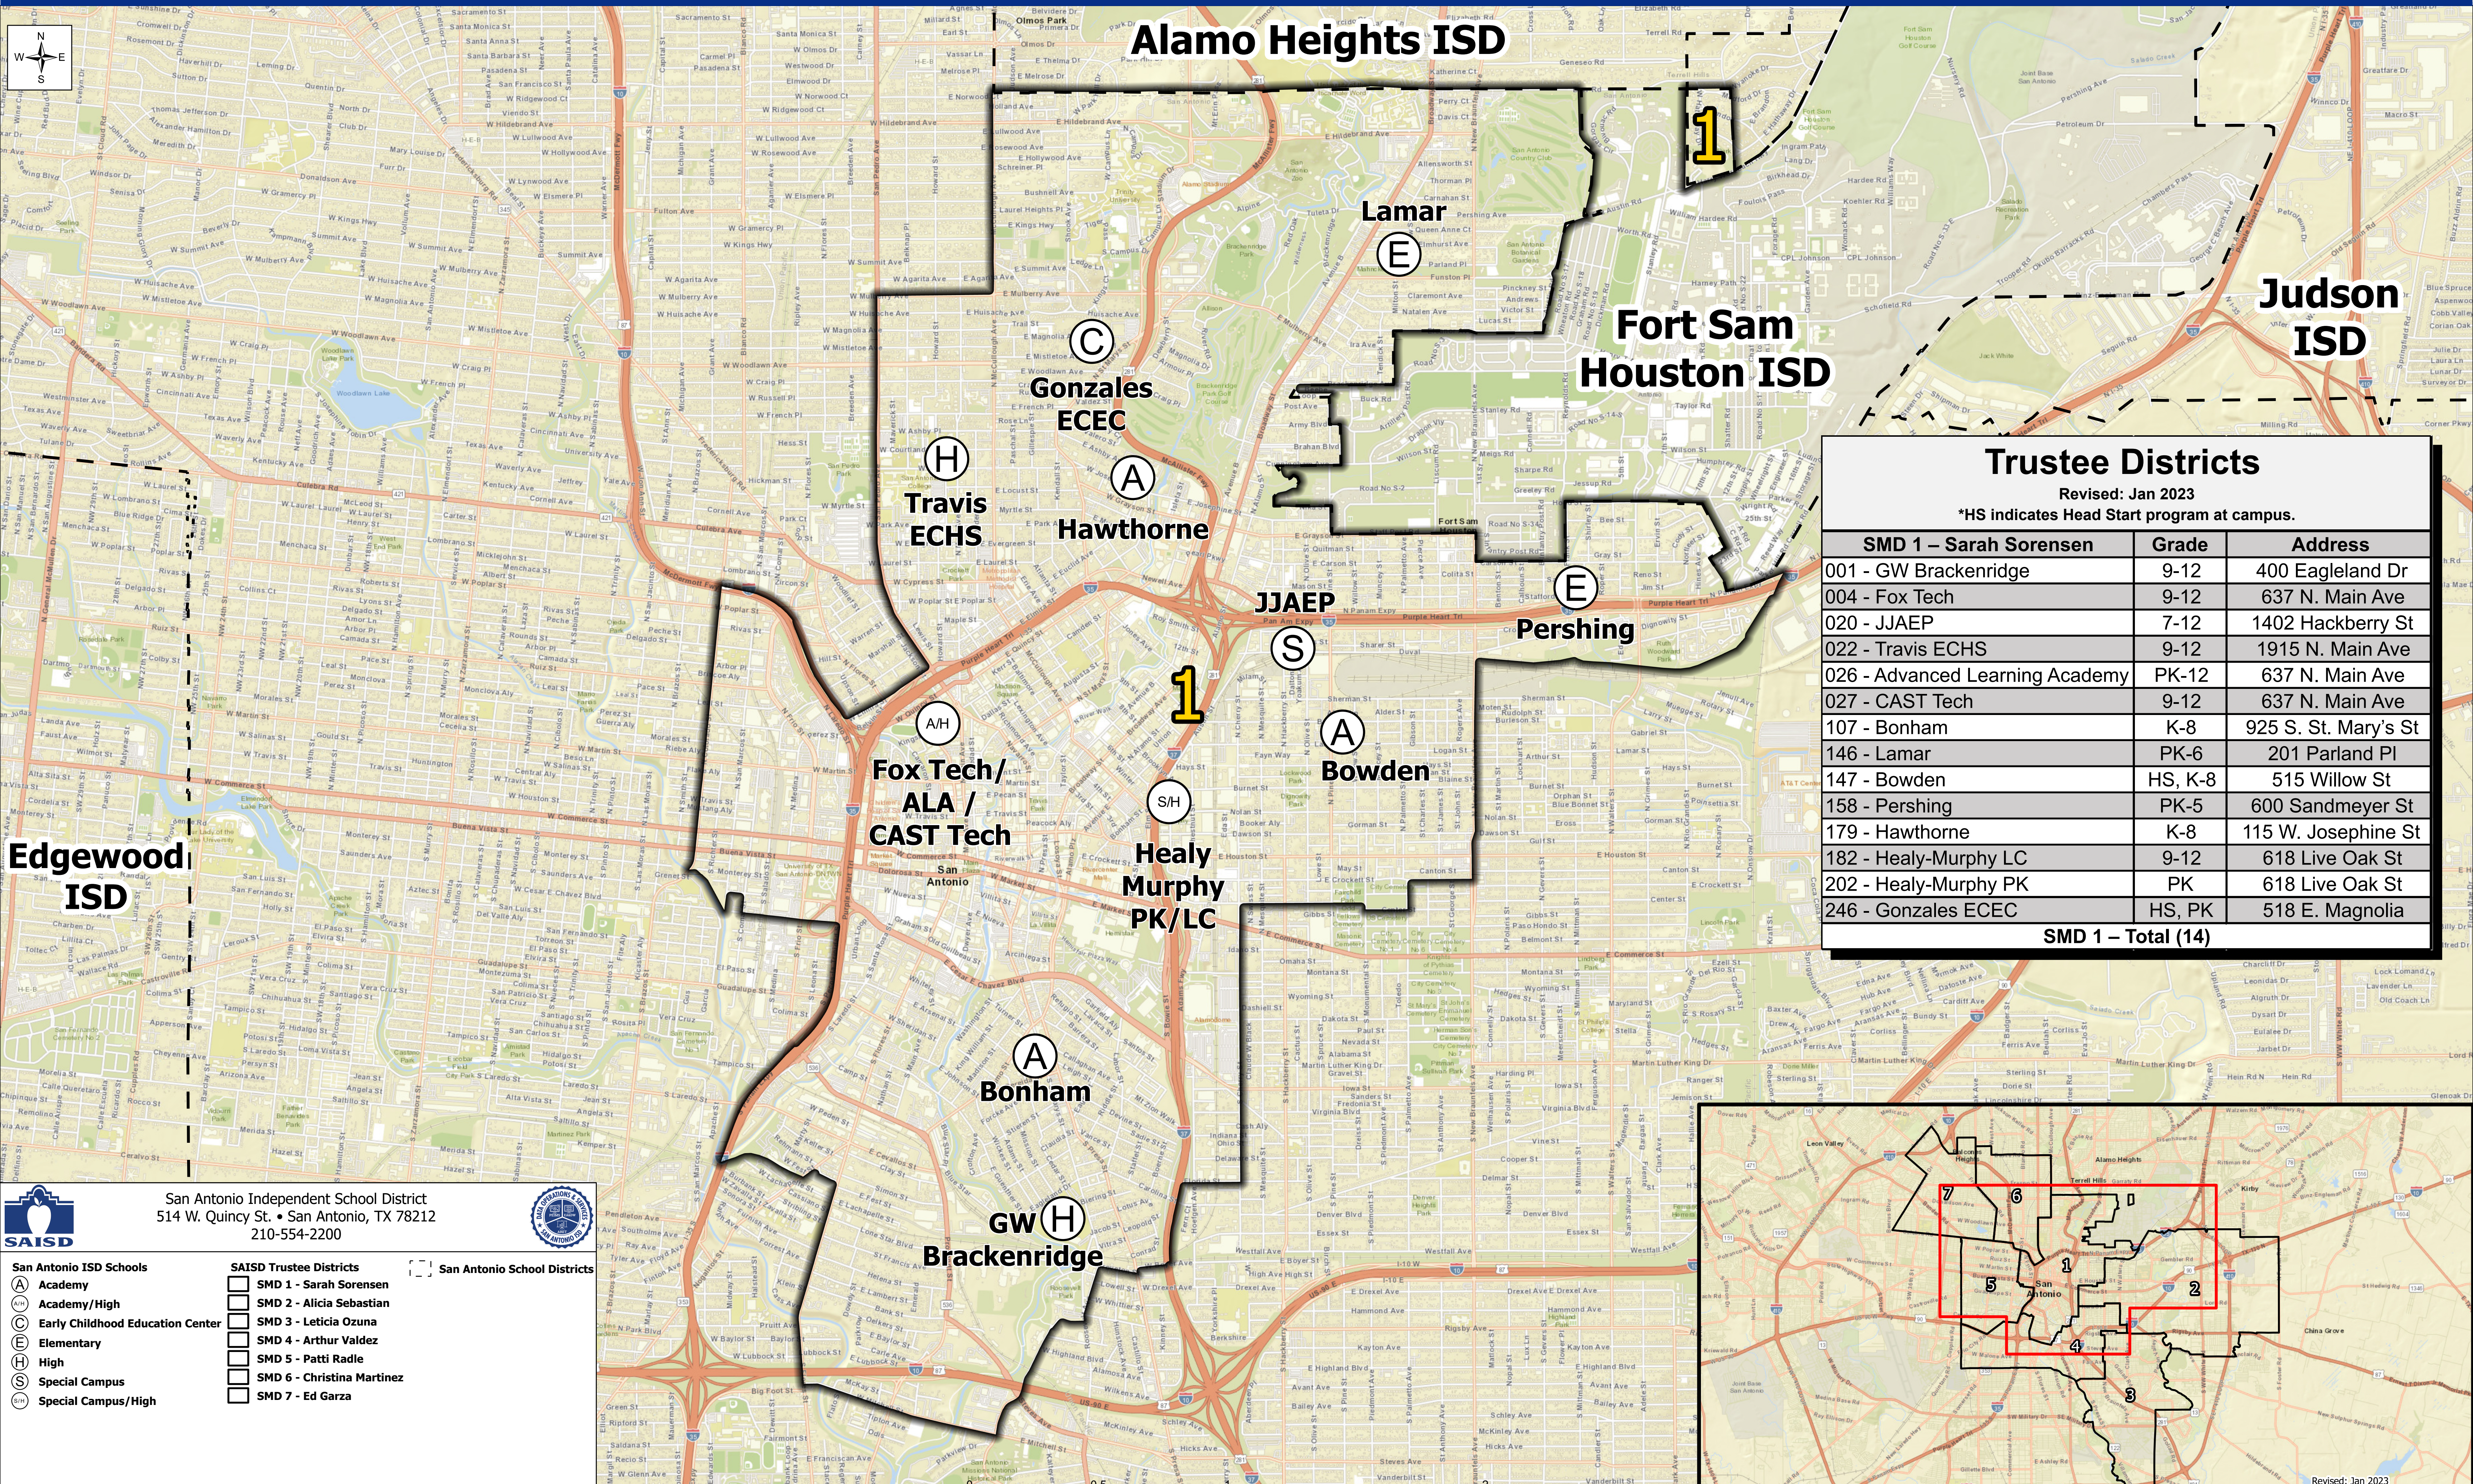

San Antonio ISD Single Member District 1

Trustee Districts

Revised: Jan 2023
*HS indicates Head Start program at campus.

SMD 1 – Sarah Sorensen	Grade	Address
001 - GW Brackenridge	9-12	400 Eagleland Dr
004 - Fox Tech	9-12	637 N. Main Ave
020 - JJAEP	7-12	1402 Hackberry St
022 - Travis ECHS	9-12	1915 N. Main Ave
026 - Advanced Learning Academy	PK-12	637 N. Main Ave
027 - CAST Tech	9-12	637 N. Main Ave
107 - Bonham	K-8	925 S. St. Mary's St
146 - Lamar	PK-6	201 Parland Pl
147 - Bowden	HS, K-8	515 Willow St
158 - Pershing	PK-5	600 Sandmeyer St
179 - Hawthorne	K-8	115 W. Josephine St
182 - Healy-Murphy LC	9-12	618 Live Oak St
202 - Healy-Murphy PK	PK	618 Live Oak St
246 - Gonzales ECEC	HS, PK	518 E. Magnolia
SMD 1 – Total (14)		

San Antonio Independent School District
514 W. Quincy St. • San Antonio, TX 78212
210-554-2200

San Antonio ISD Schools

- (A) Academy
- (A/H) Academy/High
- (C) Early Childhood Education Center
- (E) Elementary
- (H) High
- (S) Special Campus
- (S/H) Special Campus/High

SAISD Trustee Districts

- SMD 1 - Sarah Sorensen
- SMD 2 - Alicia Sebastian
- SMD 3 - Leticia Ozuna
- SMD 4 - Arthur Valdez
- SMD 5 - Patti Radle
- SMD 6 - Christina Martinez
- SMD 7 - Ed Garza

San Antonio School Districts